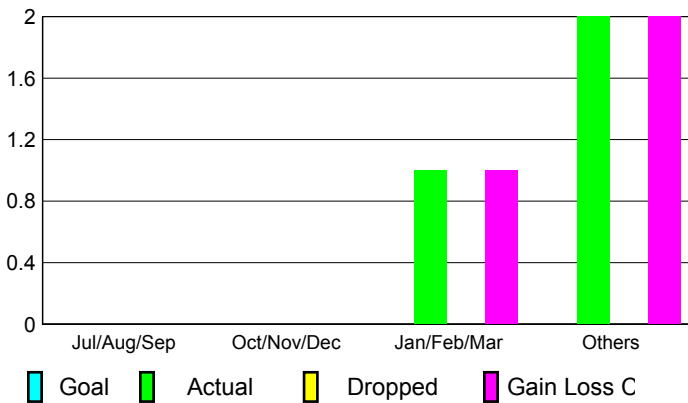

2009-2010 GMT Quarterly Report for District (or Undistricted) **District 111NB**

GMT: PROF DR Wieland Richter

Location: GERMANY

GMT CA: 4

CLUBS

Club Results 2009-2010

Clubs 2008-2009

Month	New Club Goal	Actual New Clubs	Actual Dropped Clubs	Gain/Loss of Clubs	Gain/Loss of Clubs
Jul/Aug/Sep	0	0	0	0	0
Oct/Nov/Dec	0	0	0	0	2
Jan/Feb/Mar	0	1	0	1	1
Apr/May/Jun	0	2	0	2	0
Totals	0	3	0	3	3

Club Results 2009-2010

Goal, New, Dropped, Gain/Loss