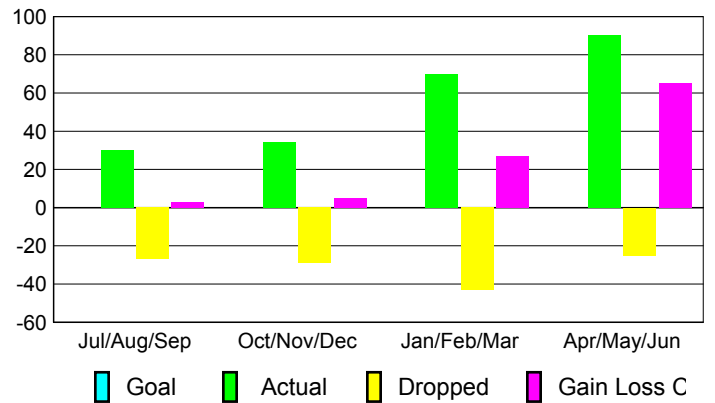

Membership Results 2009-2010

Goal, New, Dropped, Gain/Loss