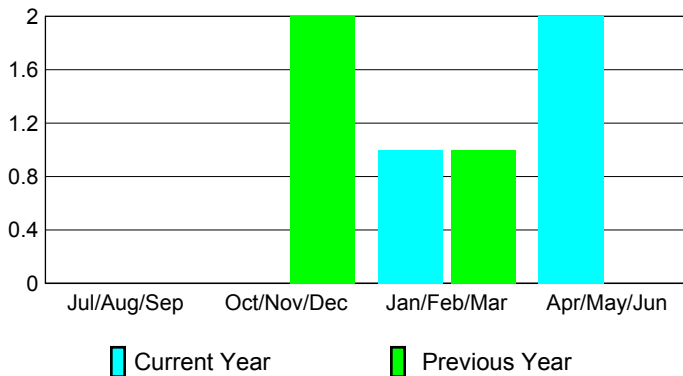

Comparison of Club Gain/Loss

Current Year Compared to the Previous Year