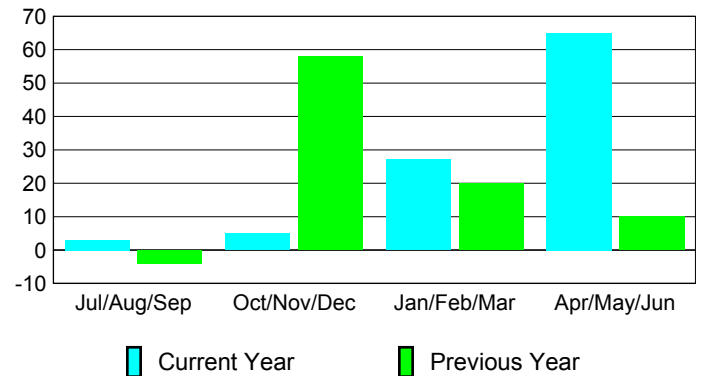

Comparison of Membership Gain/Loss

Current Year Compared to the Previous Year